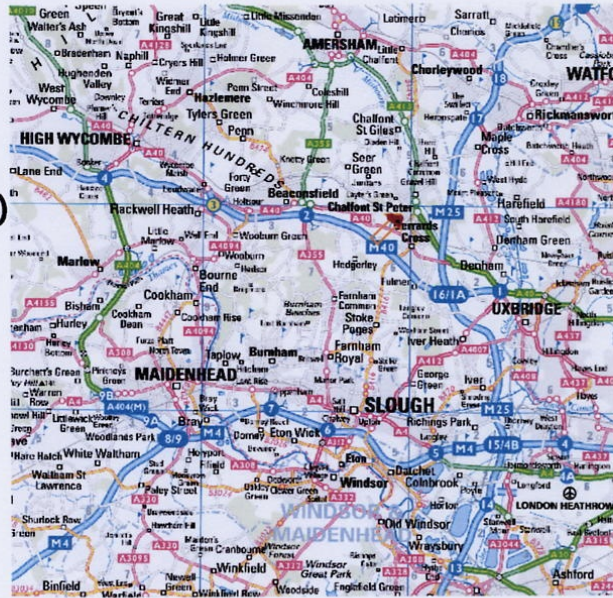

# WELCOME TO GERRARDS CROSS BOWLING CLUB

Gerrards Cross Bowling Club  
The Robert Brown Green  
Maltmans Lane (off Bull Lane)  
Gerrards Cross  
Bucks SL9 8RS  
Tel: 01753 883727

## From A40

- Bull Lane (at BP Garage)
- Turn Left to Maltmans Lane
- Bowling Club on right after school

## From A413

- Roundabout onto **Kingsway**
- Turn Sharp Right onto **Austenwood Lane**
- Turn Left before Church onto **Bull Lane**
- Turn right onto **Maltmans Lane**
- Bowling Club 50 yards on Left